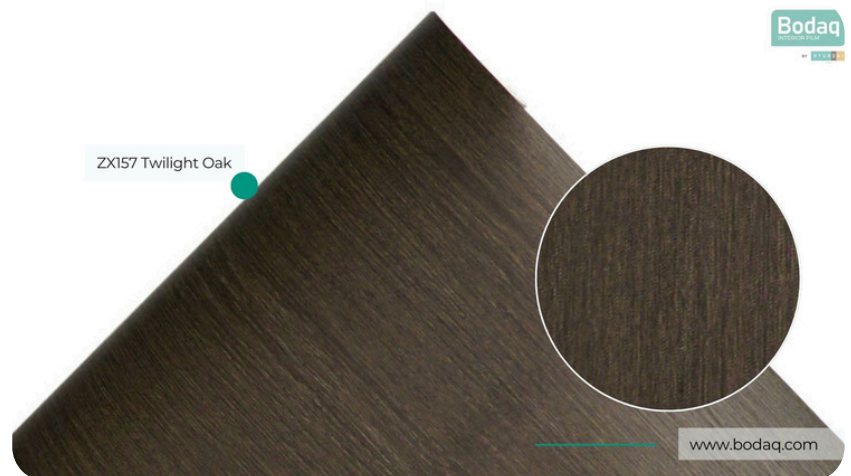

ZX157 Twilight Oak

Premium Wood Collection

Unveil the timeless beauty of ZX157 Twilight Oak from the Rich Wood Collection. This dark oak pattern embodies elegance and sophistication, making it an ideal choice for creating refined and inviting interiors. Its deep brown tone with subtle wood grains evokes a sense of warmth and luxury, seamlessly blending with both classic and contemporary design aesthetics.

Pattern Specs

- Class A – ASTM E84 Fire Classification
- Roll size: 4 ft x 164 ft
- Roll weight: *approx. 55 lb.*
- Thickness: 0.015 ~ 0.016 in
- Width: 48 in
- Length: 2000 in

Pattern Page

Applications Inspiration