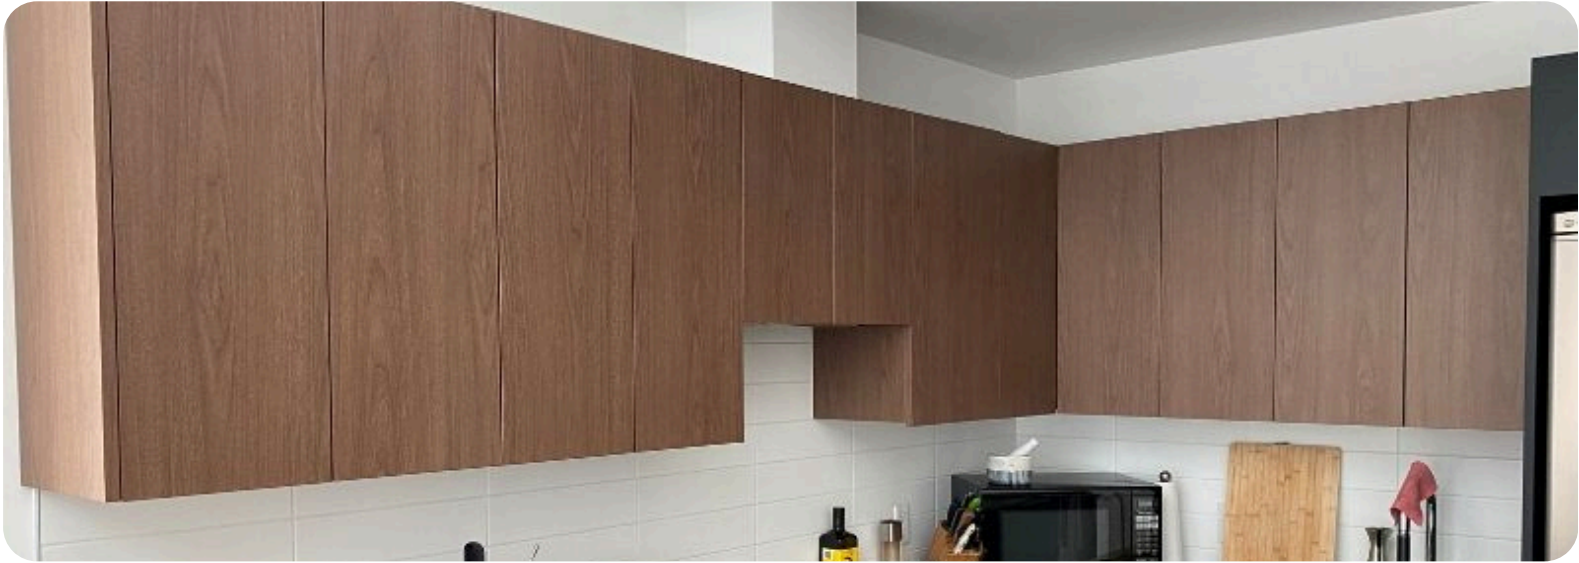

Applications Inspiration

ZX158 Ashen Walnut