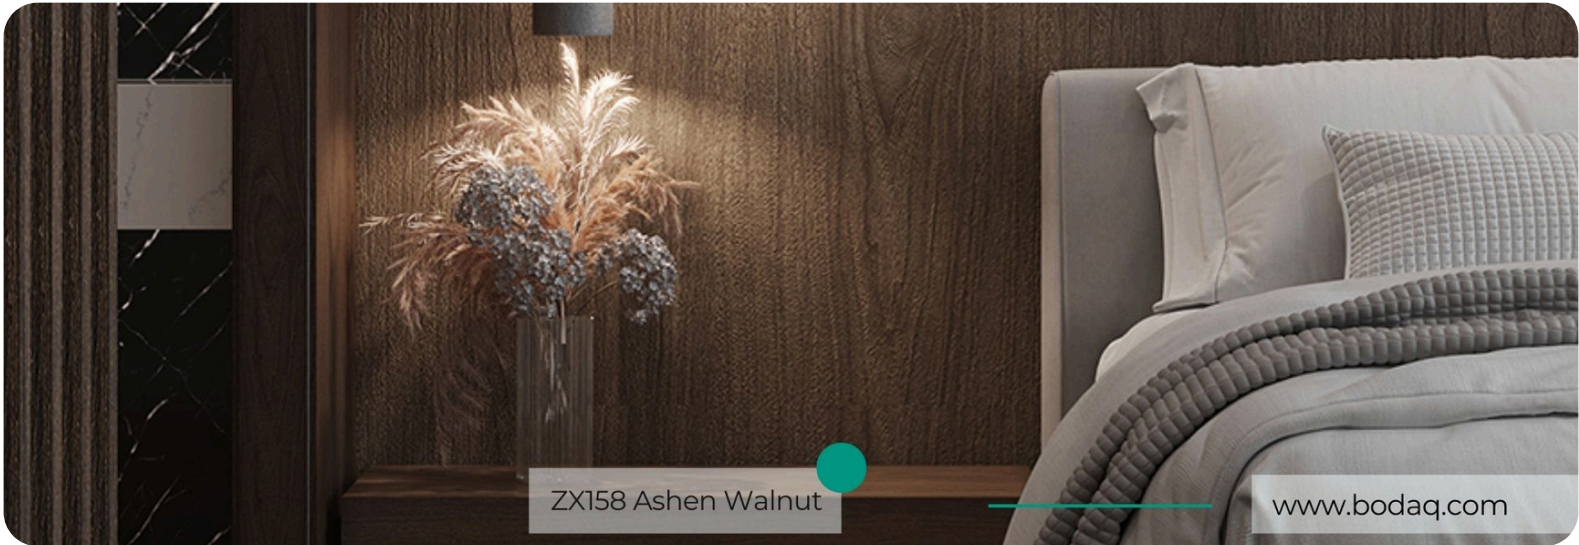

ZX158 Ashen Walnut

www.bodaq.com

+1-877-387-2228

INFO@BODAQ.COM

BODAQ.COM