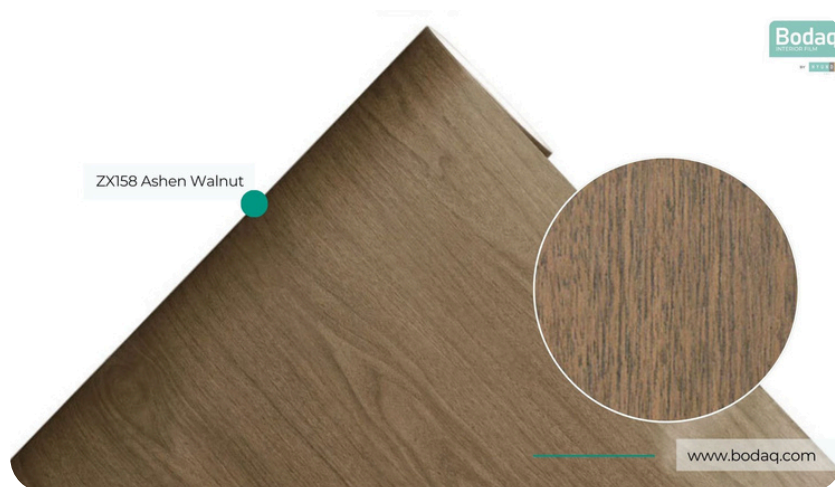

ZX157 Twilight Oak

Premium Wood Collection

ZX158 Ashen Walnut from the Rich Wood Collection embodies the perfect blend of natural beauty and refined sophistication. This stunning walnut pattern, with its medium-to-dark brown tones and soft, muted grain details, exudes a calm yet luxurious aesthetic. Its understated elegance makes it an exceptional choice for a variety of interior styles, from modern minimalism to timeless classic.

Pattern Specs

- Class A – ASTM E84 Fire Classification
- Roll size: 4 ft x 164 ft
- Roll weight: *approx. 55 lb.*
- Thickness: 0.015 ~ 0.016 in
- Width: 48 in
- Length: 2000 in

Pattern Page

Applications Inspiration