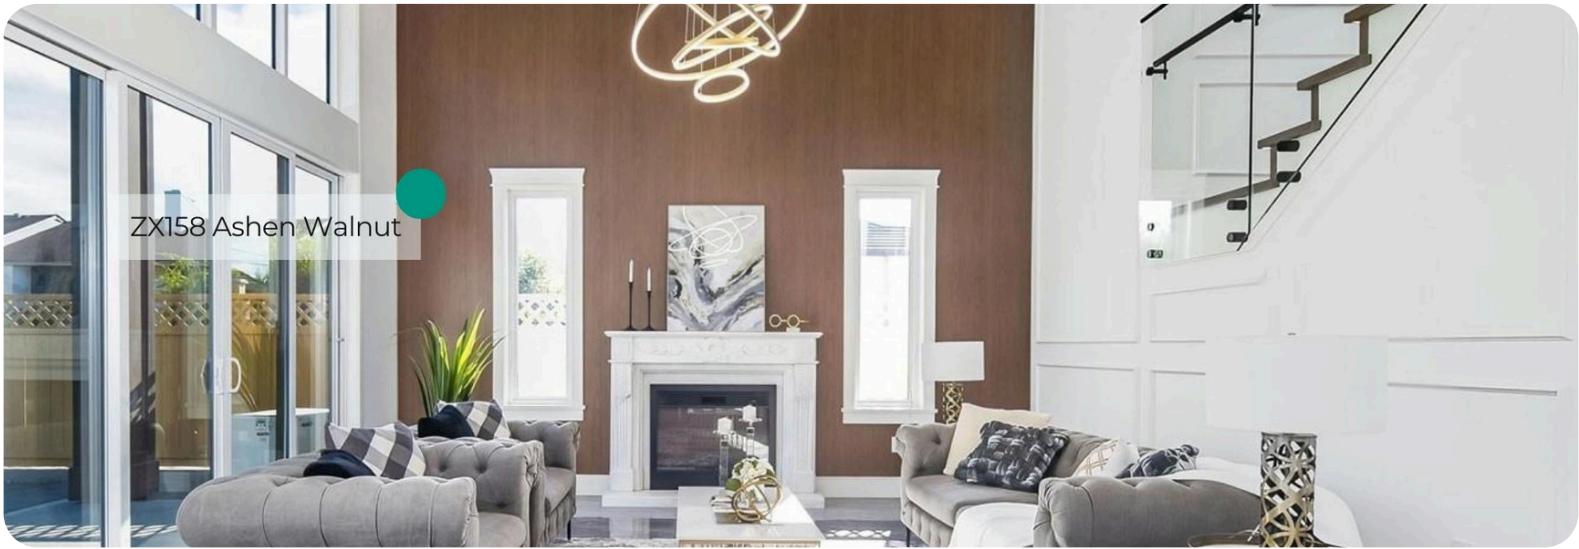

Applications Inspiration

ZX158 Ashen Walnut