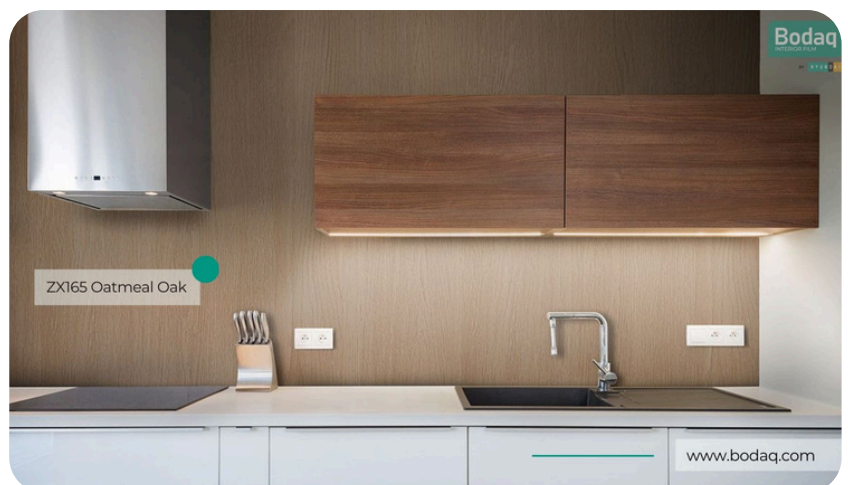

ZX165 Oatmeal Oak

Premium Wood Collection

ZX165 Oatmeal Oak from the Rich Wood Collection is a refined representation of oak wood's natural charm, showcasing a soft, light beige tone reminiscent of oatmeal. This pattern is designed to add warmth and elegance to interiors, making it a perfect choice for those seeking a neutral yet character-rich finish. Its smooth grains and subtle coloration provide a timeless aesthetic that complements both contemporary and classic design styles.

Pattern Specs

- Class A – ASTM E84 Fire Classification
- Roll size: 4 ft x 164 ft
- Roll weight: *approx. 55 lb.*
- Thickness: 0.015 ~ 0.016 in
- Width: 48 in
- Length: 2000 in

Pattern Page