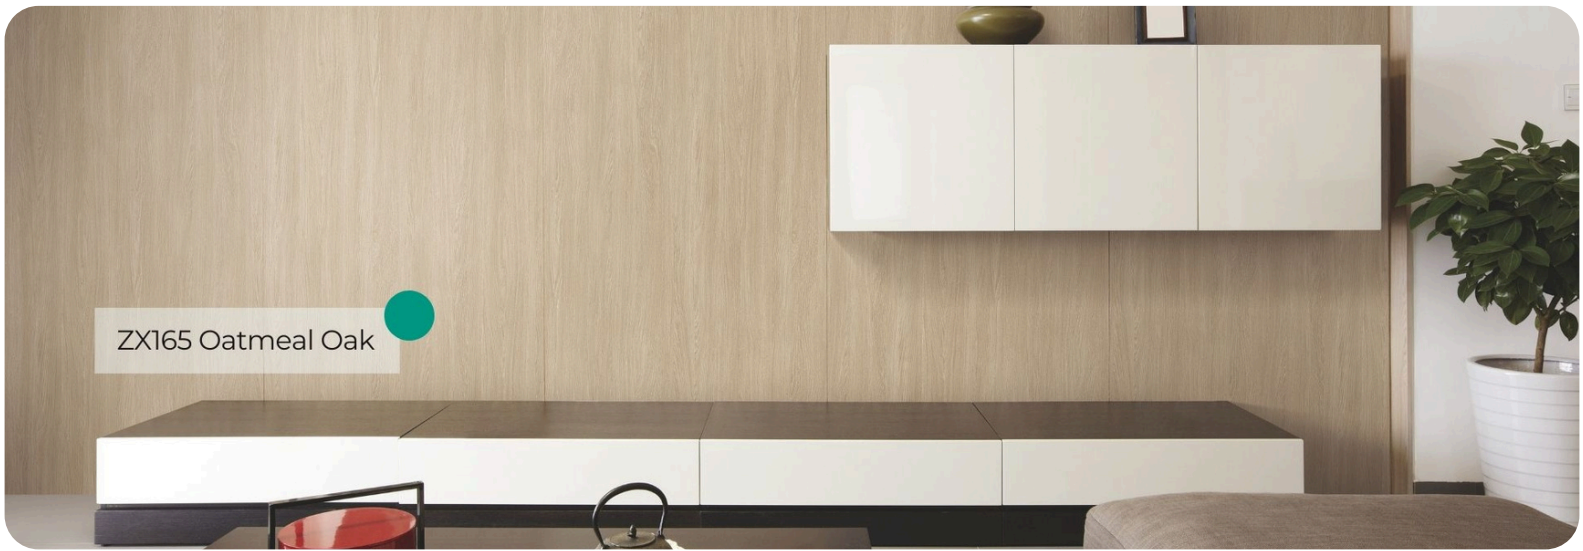

ZX165 Oatmeal Oak