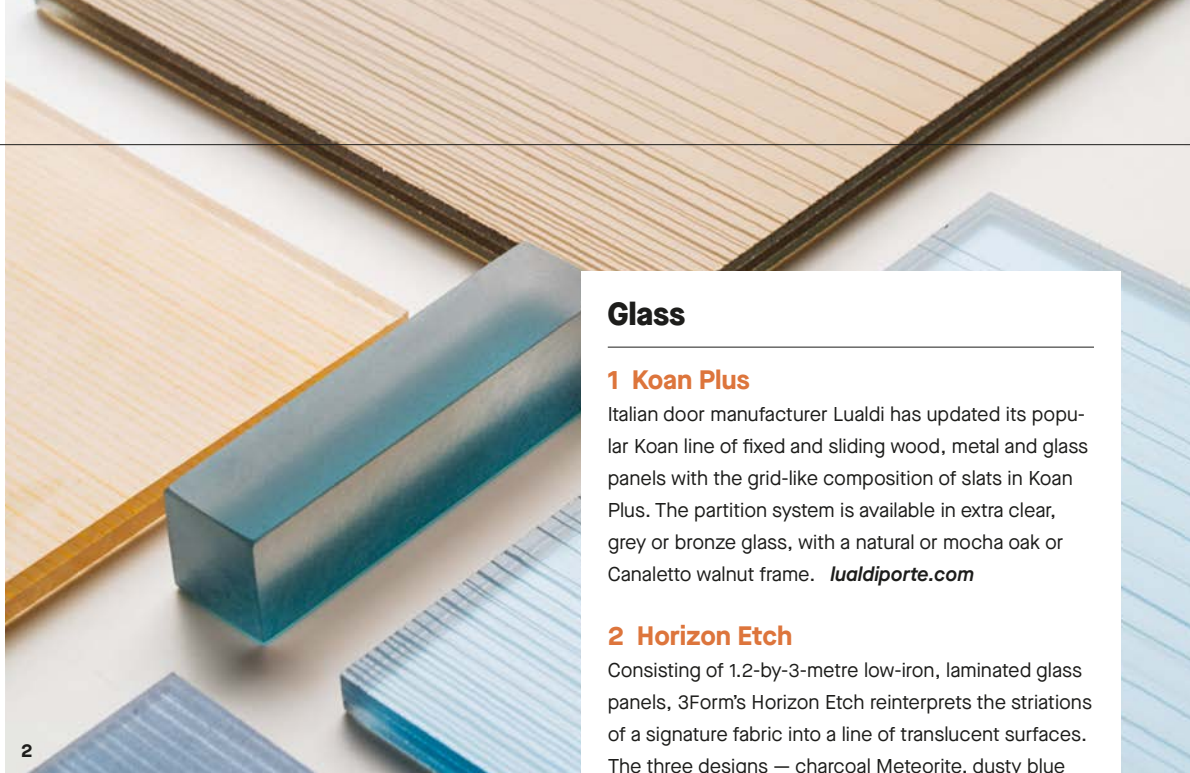

1

> MORE ONLINE

Find additional wall and ceiling solutions at azuremagazine.com/spec-sheets

2

3

Glass

1 Koan Plus

Italian door manufacturer Lualdi has updated its popular Koan line of fixed and sliding wood, metal and glass panels with the grid-like composition of slats in Koan Plus. The partition system is available in extra clear, grey or bronze glass, with a natural or mocha oak or Canaletto walnut frame. lualdiporte.com

2 Horizon Etch

Consisting of 1.2-by-3-metre low-iron, laminated glass panels, 3Form's Horizon Etch reinterprets the striations of a signature fabric into a line of translucent surfaces. The three designs — charcoal Meteorite, dusty blue Orbit and neutral-toned Steep — are suited for commercial settings. 3-form.com

3 CastGlass Intervals Levels

Available with black or white interlayers, the textured cast glass that makes up Forms+Surfaces' latest release is designed for walls, elevators and even columns. In eight configurations, the laminated product adds subtle dimension and artisanal flair with its distinct small-scale patterning. forms-surfaces.com

Films and Coatings

1 Bodaq

This self-adhesive, vinyl-backed film includes a vast number of options that mimic architectural finishes. Stone (Ice Terrazzo is shown), wood, marble, metal, fabric, solid colour and outdoor versions can be easily applied to most surfaces and are fire-retardant and moisture-resistant. bodaq.com

1

2 Argille

With 24 earth-toned hues, such as Terra (shown), HDsurface's Argille collection of cement-based coatings is meant for both indoor and outdoor use. Composed of clay, vegetable cellulose fibre, natural lime and micronized marble powders, the lightly textured material is also eco-friendly. hdsurface.it

2

3 Obscura