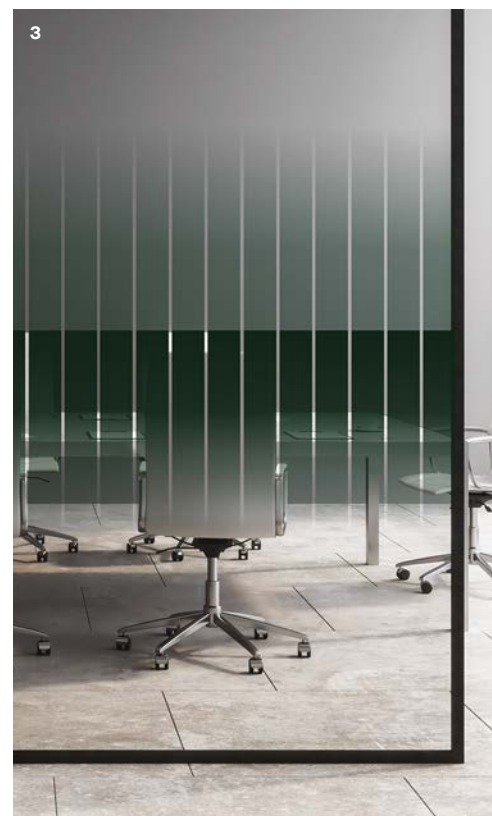

1

> MORE ONLINE

Find additional wall and ceiling solutions at azuremagazine.com/spec-sheets

2

3

Glass

1 Koan Plus

Italian door manufacturer Lualdi has updated its popular Koan line of fixed and sliding wood, metal and glass panels with the grid-like composition of slats in Koan Plus. The partition system is available in extra clear, grey or bronze glass, with a natural or mocha oak or Canaletto walnut frame. lualdiporte.com

2 Horizon Etch

Consisting of 1.2-by-3-metre low-iron, laminated glass panels, 3Form's Horizon Etch reinterprets the striations of a signature fabric into a line of translucent surfaces. The three designs — charcoal Meteorite, dusty blue Orbit and neutral-toned Steep — are suited for commercial settings. 3-form.com

3 CastGlass Intervals Levels

Available with black or white interlayers, the textured cast glass that makes up Forms+Surfaces' latest release is designed for walls, elevators and even columns. In eight configurations, the laminated product adds subtle dimension and artisanal flair with its distinct small-scale patterning. forms-surfaces.com

Films and Coatings

1 Bodaq

This self-adhesive, vinyl-backed film includes a vast number of options that mimic architectural finishes. Stone (Ice Terrazzo is shown), wood, marble, metal, fabric, solid colour and outdoor versions can be easily applied to most surfaces and are fire-retardant and moisture-resistant. bodaq.com

1

2 Argille

With 24 earth-toned hues, such as Terra (shown), HDsurface's Argille collection of cement-based coatings is meant for both indoor and outdoor use. Composed of clay, vegetable cellulose fibre, natural lime and micronized marble powders, the lightly textured material is also eco-friendly. hdsurface.it

2

3 Obscura